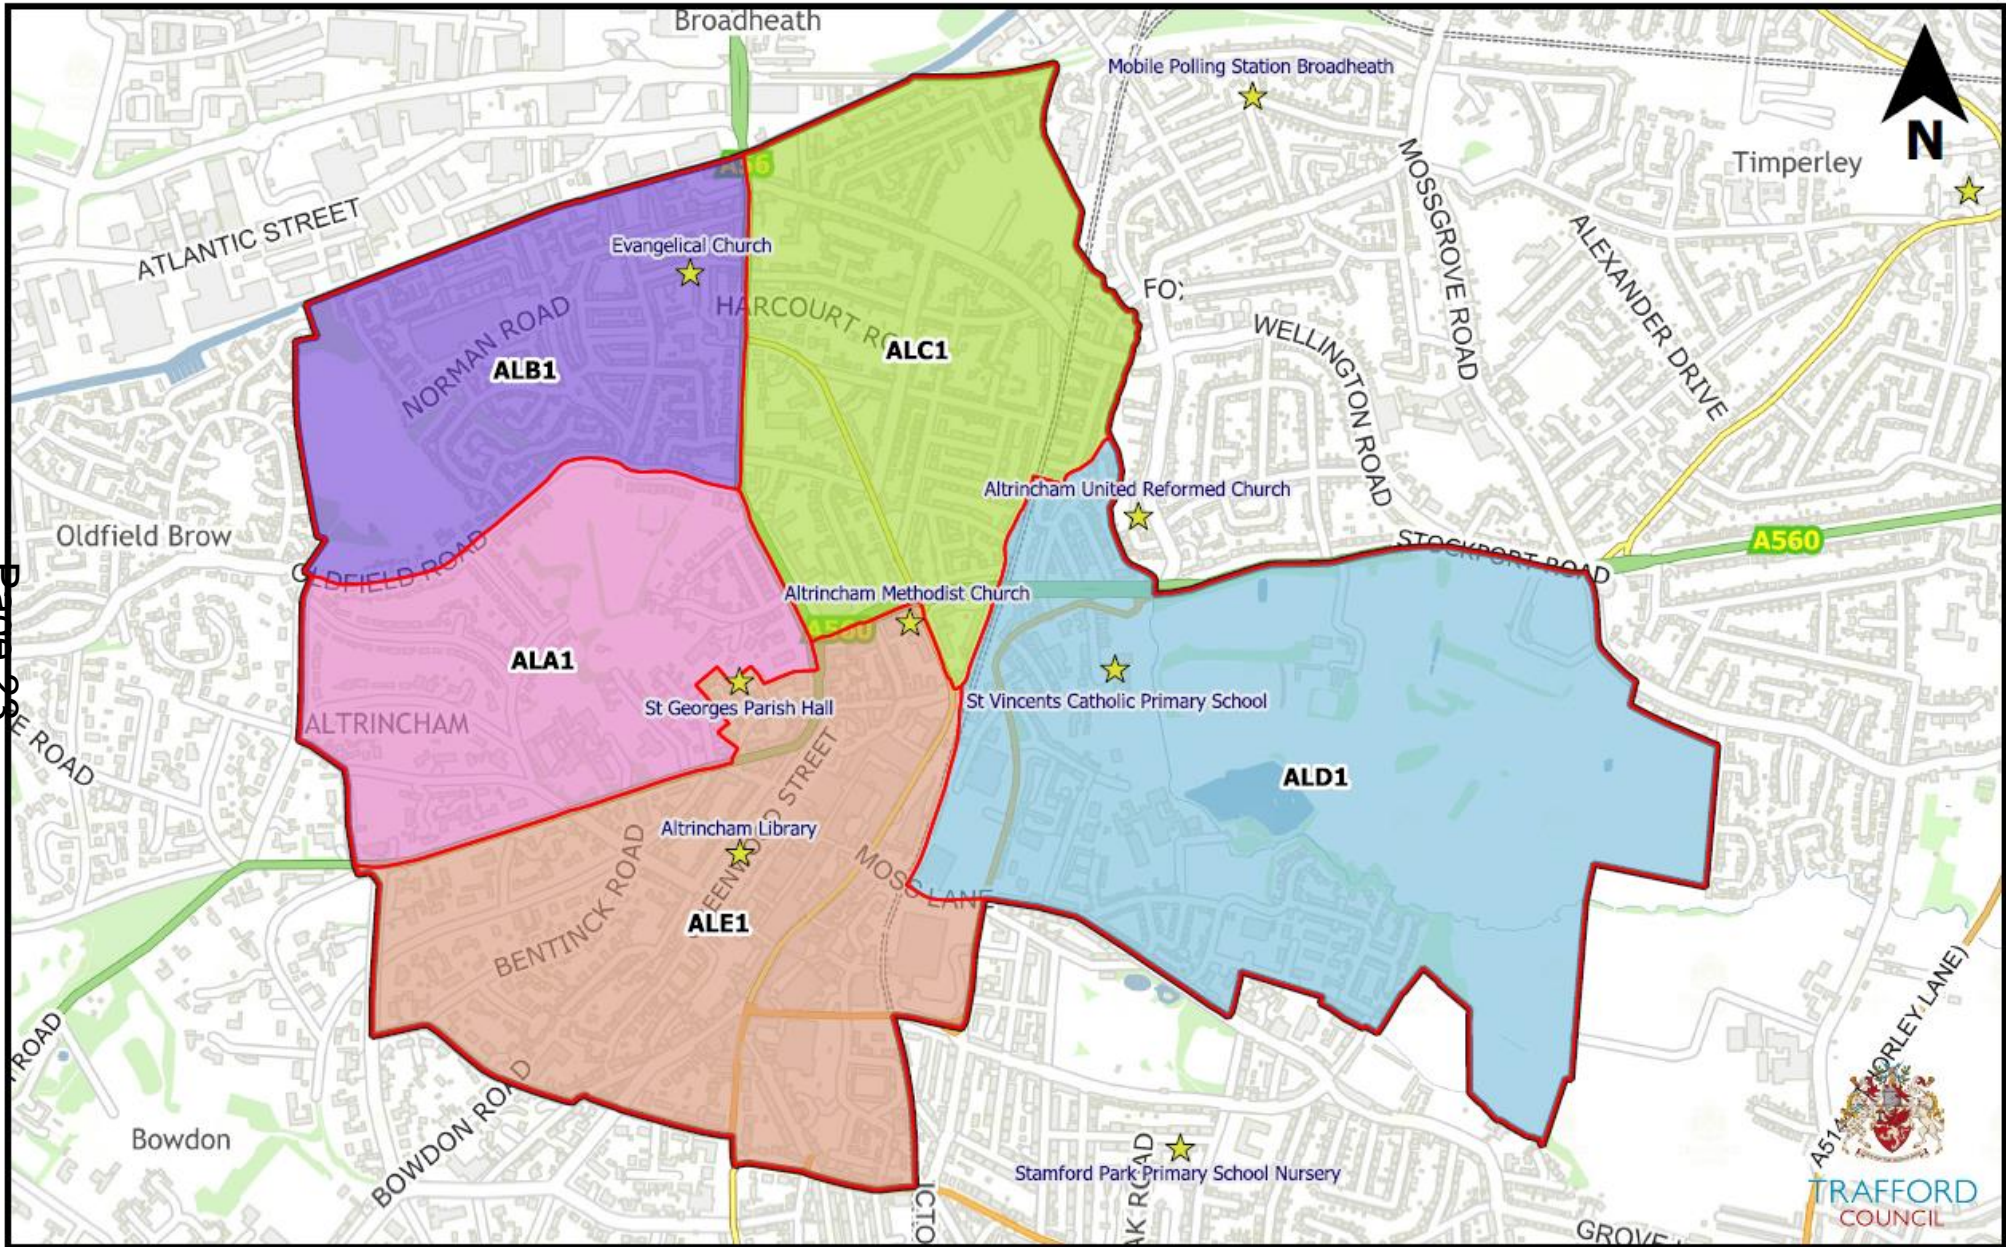

Altrincham